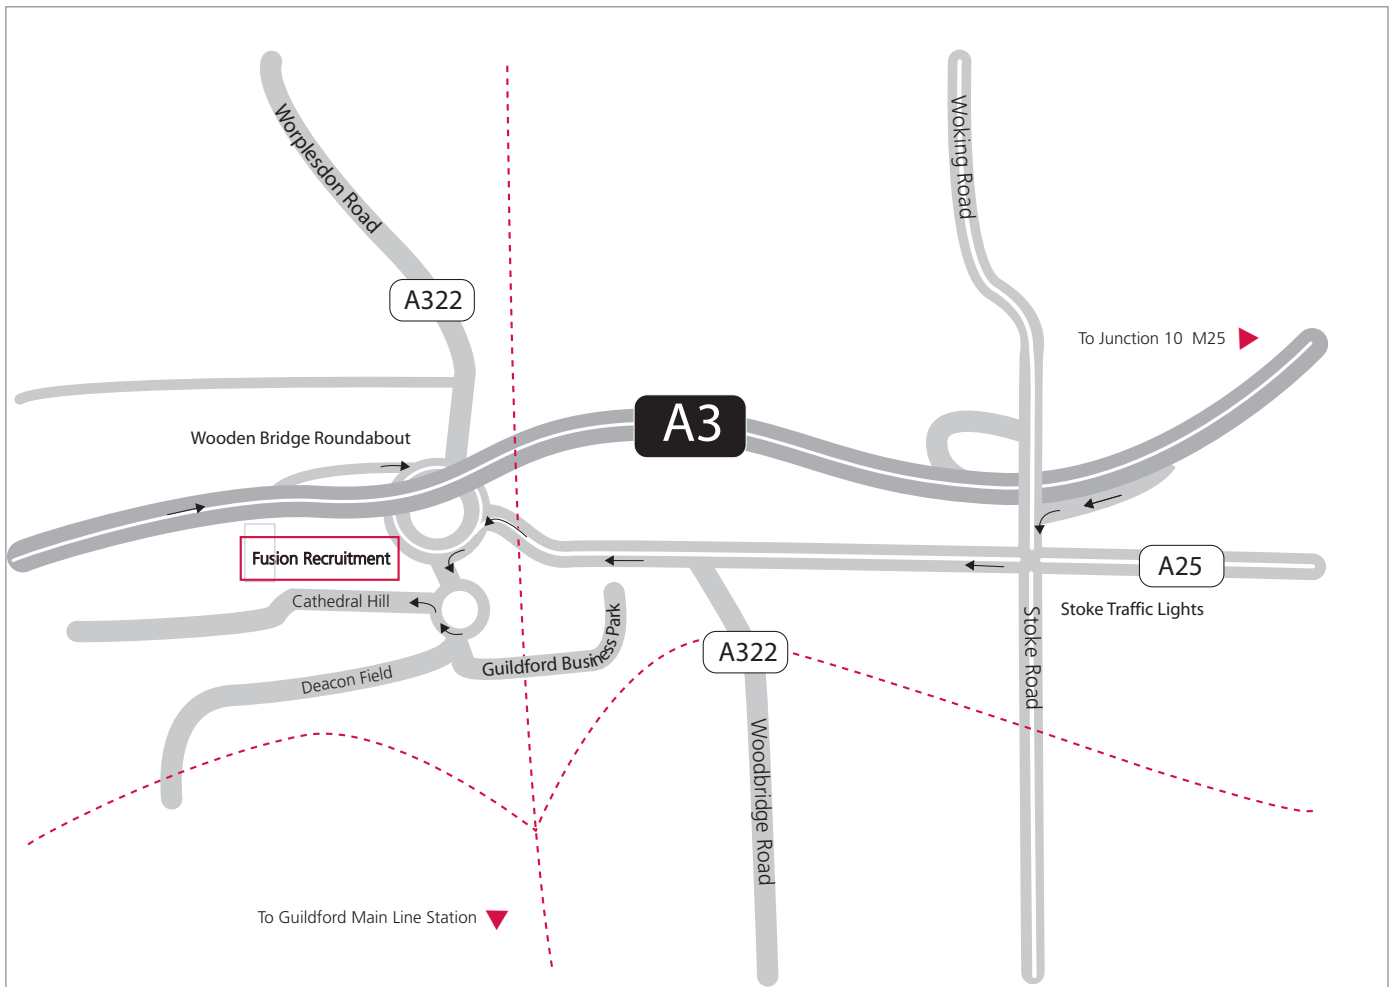

fusion|recruitment

directions to fusion from M25

Journey – North to South

Exit the M25 at Junction 10. Join the A3 southbound for 7 miles, exit at the Guildford slip road, and merge onto the dual carriageway far right hand lanes. Proceed along here for approximately 1 mile, drive over 3 sets of lights, exit post the 3rd set of lights onto the left hand lane sign posted Guildford Business Park. (Landmarks are Ericsson, Phillips, Colgate Palmolive, Borax, large glass fronted buildings on the left hand side.) Take the 3rd exit at the mini roundabout. Regus is on the right hand side past Avaya.

Journey – South to North

Exit A3 at slip road sign posted A320. Stay in the right hand lane. Bear right underneath the A3, go straight over the box junction and up to Guildford Business Park. Take the 3rd exit at the mini roundabout and Regus is on the right hand side past Avaya.